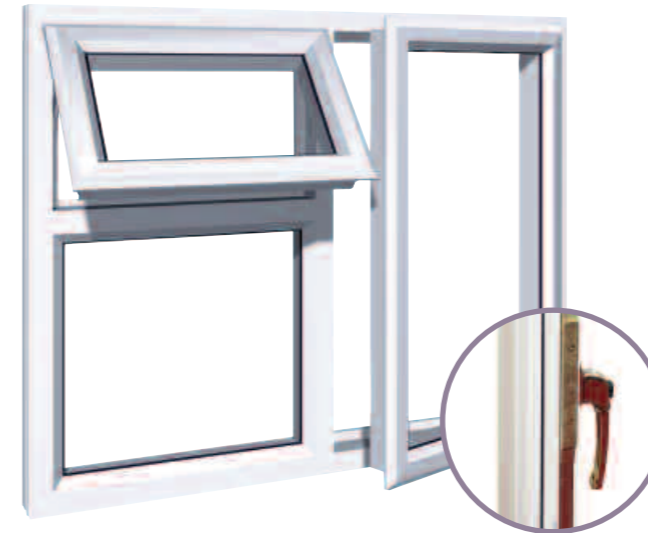

When you choose Spectus windows you'll benefit from:

- A choice of Chamfered or Ovolo frames
- Full range of window styles available including Casement, Tilt & Turn, Vertical Slider and Reversible
- All window components are compatible with Spectus' full product range
- PCE concealed gaskets provide a superior seal for improved weathering protection

- Flush glazing provides improved Window Energy Ratings and an enhanced finish
- Cills available in sizes 85mm, 110mm, 150mm, 180mm & 225mm
- Bespoke design and planning service to cater for your individual needs

Casement

Casement Windows are traditional, open out, top or side hung openers. The size and style can be tailored to your openings according to the position of your window and the space available.

Tilt & Turn

Style and practicality. Spectus' Tilt & Turn system allows the window to be tilted inwards for ventilation or hinged inwards to allow cleaning from the inside.

Vertical Slider

Combines period charm with modern practicality. The Spectus Vertical Slider is a PVC-U sliding sash window manufactured to provide all the technical benefits of PVC-U without compromising on period design and quality.