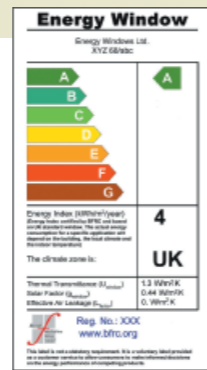

Efficiency - together, we're doing our bit

Spectus PVC-U systems can achieve a Window Energy Rating of band A. Through continuous evaluation and improvements in design and quality testing, we have devised a suite of products that maximises the retention of solar heat gain within the property, whilst minimising any thermal and air loss. And because our systems are designed to provide high levels of energy efficiency, you'll benefit from reducing your carbon emissions and the ability to lower your heating bills.