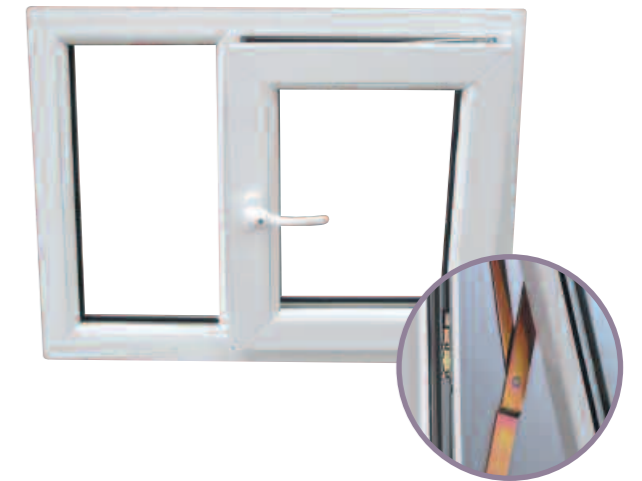

- Flush glazing provides improved Window Energy Ratings and an enhanced finish
- Cills available in sizes 85mm, 110mm, 150mm, 180mm & 225mm
- Bespoke design and planning service to cater for your individual needs

ELITE 63

Spectus profiles can be combined to create any style of window to suit the style of your home. With a range of practical openings, colours and choice of glass, Spectus systems allows you to create a home as individual as you.

Casement

Casement Windows are traditional, open out, top or side hung openers. The size and style can be tailored to your openings according to the position of your window and the space available.

Tilt & Turn

Style and practicality. Spectus' Tilt & Turn system allows the window to be tilted inwards for ventilation or hinged inwards to allow cleaning from the inside.

Vertical Slider

Combines period charm with modern practicality. The Spectus Vertical Slider is a PVC-U sliding sash window manufactured to provide all the technical benefits of PVC-U without compromising on period design and quality.